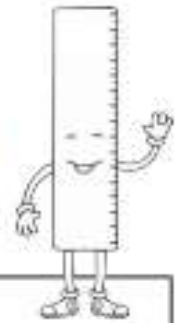

# Measuring Up

Find these objects around your home. Estimate how long they are in centimetres (cm). Now measure them using a centimetre ruler. How close were your estimates?

Object	My Estimate	Actual Measurement
Pencil		
Book		
Phone		
Shoe		
Photo frame		
Toothbrush		
Spoon		
Cup		
Hairbrush		